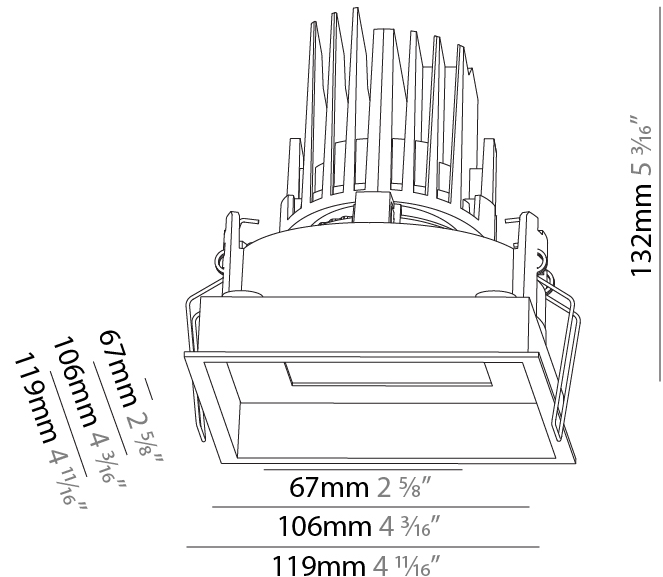

PHYSICAL

Shape: Square
Length (mm): 119
Length (in): 4 11/16
Width (mm): 119
Width (in): 4 11/16
Depth (mm): 132
Depth (in): 5 3/16
Ceiling Thickness (mm): 10 / 12.5 / 15
Ceiling Thickness (in): 3/8 or 1/2 or 9/16
Min. Recessing Depth (mm): 150
Min. Recessing Depth (in): 5 7/8
Light Distribution: Adjustable / Downlight
Weight (kg): 0.608
Weight (lbs): 1.34
Fixture Finish: SSR / BKV / CWI / CRY / HAB / UFT / ITA / RUA / FTG / MYG / LOD / PUS / FRO / FUP / KIA / POP / BLS / SPG / MEY / GOH / GUM / CHC / COM / ABZ / JAG / OBR / MOS / ROR
Fixture Material: Aluminum Die Cast
Cut-out Measurements: 114mm / 4 1/2" x 114mm / 4 1/2"

ELECTRICAL

Lamp Type: LED (Zhaga Standard)
Input Wattage (W): 13.2 / 16.5
Total Output Wattage (W): 12 / 14
Dimming: Tri-Mode (Non-Dimming and Phase Dimming (120Vac only) and 0-10V Dimming)
Driver Included: No
Driver Location: Recessed Housing
Driver Type: Constant Current - Universal
Driver Class: Class 2
Housing: See components
Input Voltage (V): 120 - 277
Constant Current (MA): 350

LED

Number of LEDs: 1
Color Temperature (°K): 2700 / 3000 / 3500 / 4000
Max. Delivered Lumen (lm): 850 / 950 / 1029 / 1050
Nominal Lumen (lm): 960 / 1070 / 1156 / 1180
CRI: >90 CRI
Lamp Life (hrs): 50000

OPTICAL

Reflector°: 14
Adjustability: Rotational 355°; Tilt 30°

RATINGS AND CERTIFICATIONS

Certified By: Certified for North American Standards
Zaneen Lighting Inc. © 2024, T 1800-388-3382, F 416-247-9319, www.zaneen.com

Available for International specifications by adding 'INT' at the end of the existing Model #. For assistance on 'custom' specifications, contact zteam@zaneen.com. In a constant effort to supply the best product, we reserve the right to change specifications or materials without notice. The most recent specification sheets are found at zaneen.com